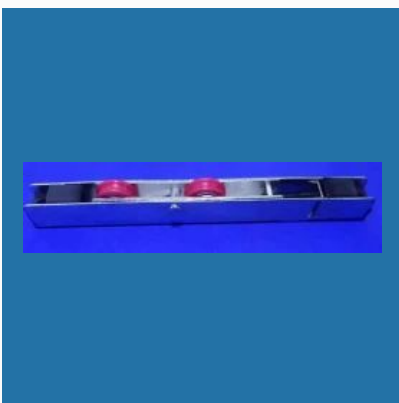

Rathod Industries

<https://www.aluminiumlouvers.com/>

We are Manufacturer, Supplier & Exporter of Door Handle, Aluminium Louvers, Door and Window Fitting Accessories and many more. Our range of products is widely acclaimed for excellent performance, sturdy construction and low maintenance.