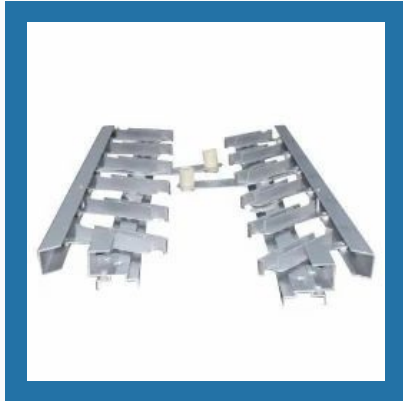

Aluminium Box Louver