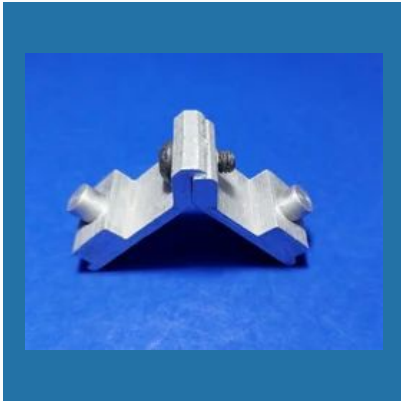

Aluminium Corner Cleat 27mm