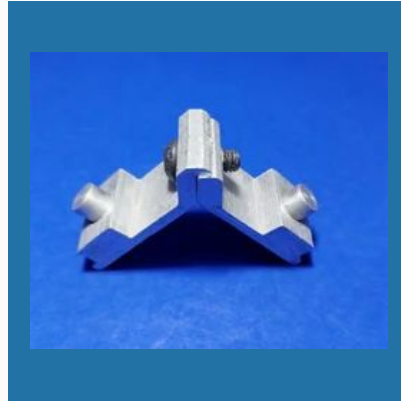

Aluminium Corner Cleat 35mm Series