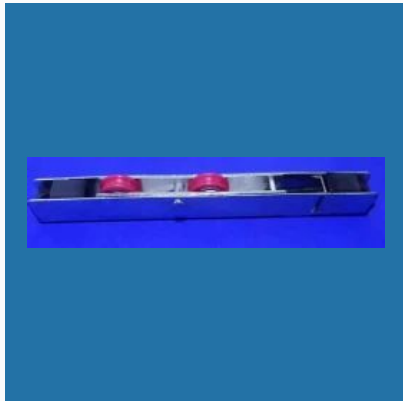

# UPVC WINDOW AND DOOR BEARING

Product Range

Upvc Windows Bearing

Upvc Window Bearing

UPVC Window 16MM Roller

Upvc Window Roller