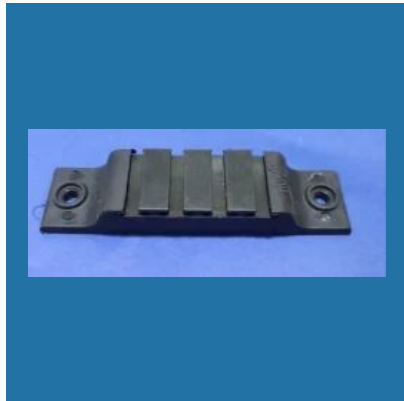

DOMAL FITTINGS

Product Range

Duster 35mm Series